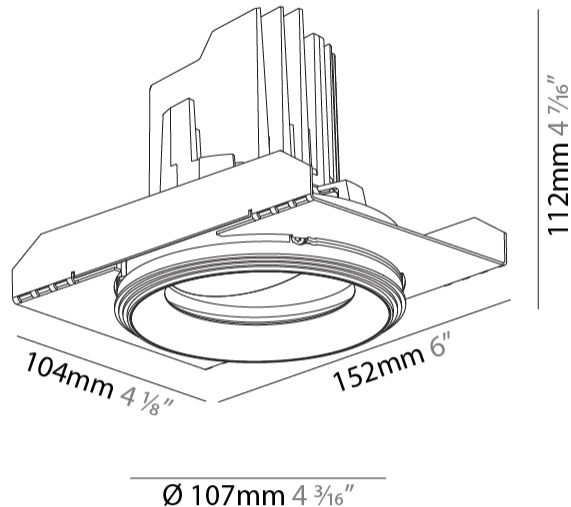

PHYSICAL

Shape: Round
Diameter (mm): 107
Diameter (in): 4 3/16
Height (mm): 112
Height (in): 4 7/16
Ceiling Thickness (mm): 10 / 12.5 / 15 / 25
Ceiling Thickness (in): 3/8 or 1/2 or 9/16 or 1
Min. Recessing Depth (mm): 130
Min. Recessing Depth (in): 5 1/8
Light Distribution: Adjustable / Downlight
Weight (kg): 0.596
Weight (lbs): 1.31
Fixture Finish: SSR / BKV / CWI / CRY / HAB / UFT / ITA / RUA / FTG / MYG / LOD / PUS / FRO / FUP / KIA / POP / BLS / SPG / MEY / GOH / GUM / CHC / COM / ABZ / JAG / OBR / MOS / ROR
Fixture Material: Aluminum Die Cast
Cut-out Measurements: Ø 111mm / 4 3/8"
Upon Request: Unique Ceiling Thickness

ELECTRICAL

Lamp Type: LED (Zhaga Standard)
Input Wattage (W): 13.2 / 16.5
Total Output Wattage (W): 12.1 / 14.7
Dimming: Tri-Mode (Non-Dimming and Phase Dimming (120Vac only) and 0-10V Dimming)
Driver Included: No
Driver Location: Recessed Housing
Driver Type: Constant Current - Universal
Driver Class: Class 2
Housing: See components
Input Voltage (V): 120 - 277
Constant Current (MA): 350

LED

Number of LEDs: 1
Color Temperature (°K): 2700 / 3000 / 3500 / 4000
Max. Delivered Lumen (lm): 850 / 950 / 1019 / 1040
Nominal Lumen (lm): 960 / 1070 / 1156 / 1180
CRI: >90 CRI
Lamp Life (hrs): 50000
Upon Request: RGB-W Tunable White Special Color Temperature Special LED

OPTICAL

Reflector: 10
Adjustability: Rotational 355°; Tilt 30°
Upon Request: Special Beam Angles

RATINGS AND CERTIFICATIONS