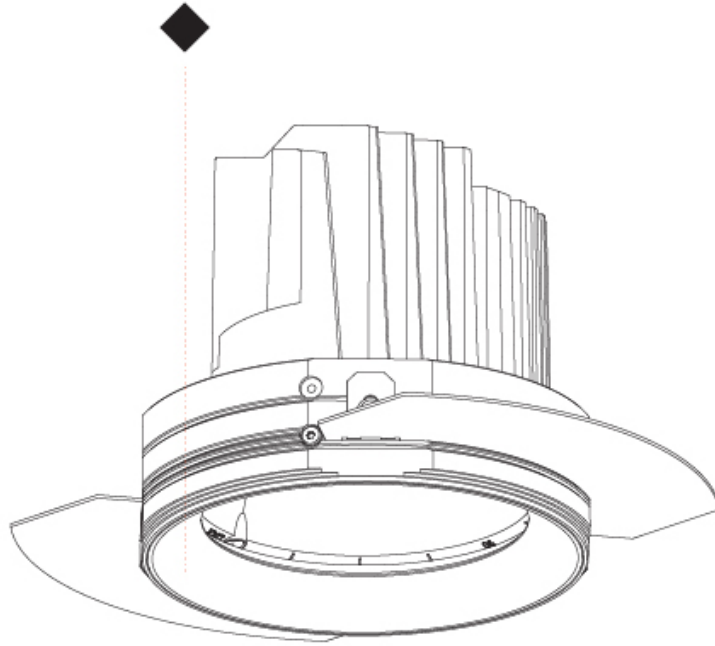

140mm 5 1/2" 150mm 5 3/8" 10 | 12 1/2 | 15 | 25mm ± 30° 355° ↑

BIONIQ ROUND ADJUSTABLE TRIMLESS

A35188-

PROJECT

TYPE

SPECIFIER

QUANTITY

DATE