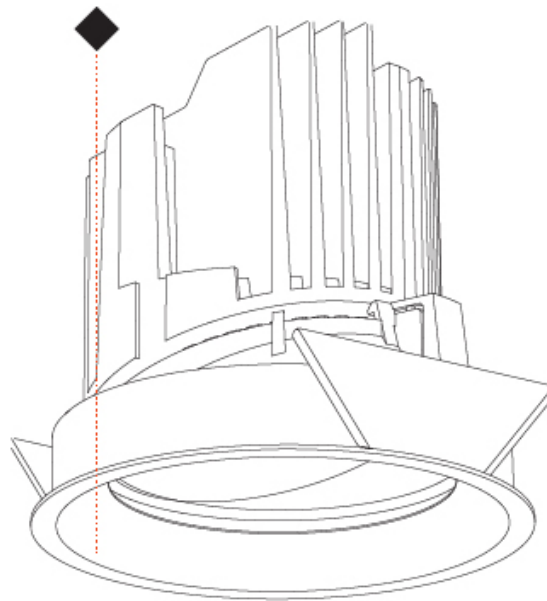

BIONIQ ROUND ADJUSTABLE RECESSED

A35245-

PROJECT

TYPE

SPECIFIER

QUANTITY

DATE