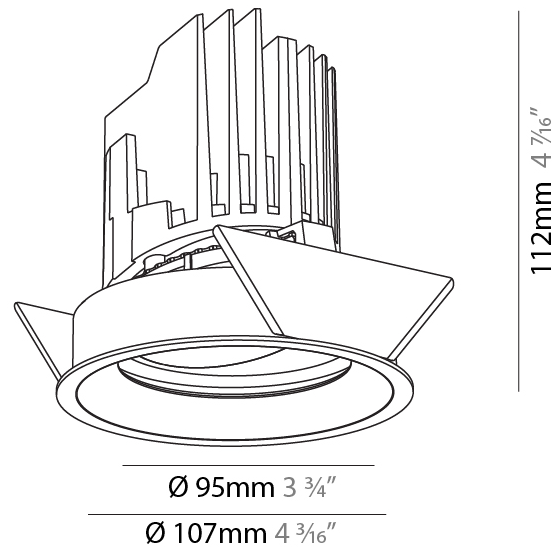

GENERAL

Series: Bioniq
 Subseries: Bioniq Round Adjustable
 Brand: Prolight
 Division: Architectural
 Mounting Type: Recessed
 Mounting Location: Ceiling
 Subcategory: Downlight

PHYSICAL

Shape: Round
 Diameter (mm): 107
 Diameter (in): 4 3/16
 Height (mm): 112
 Height (in): 4 7/16
 Ceiling Thickness (mm): 10 / 12.5 / 15
 Ceiling Thickness (in): 3/8 or 1/2 or 9/16
 Min. Recessing Depth (mm): 130
 Min. Recessing Depth (in): 5 1/8
 Light Distribution: Adjustable / Downlight
 Weight (kg): 0.47
 Weight (lbs): 1.04
 Fixture Finish: SSR / BKV / CWI / CRY / HAB / UFT / ITA / RUA / FTG / MYG / LOD / PUS / FRO / FUP / KIA / POP / BLS / SPG / MEY / GOH / GUM / CHC / COM / ABZ / JAG / OBR / MOS / ROR
 Fixture Material: Aluminum Die Cast
 Cut-out Measurements: 98mm / 3 7/8"

OPTICAL

Reflector°: 10
 Optic°: Lens Pack - No Lens
 Adjustability: Rotational 355°; Tilt 30°

RATINGS AND CERTIFICATIONS

Certified By: Certified for North American Standards
 IP rating: IP20

BIONIQ ROUND ADJUSTABLE RECESSED